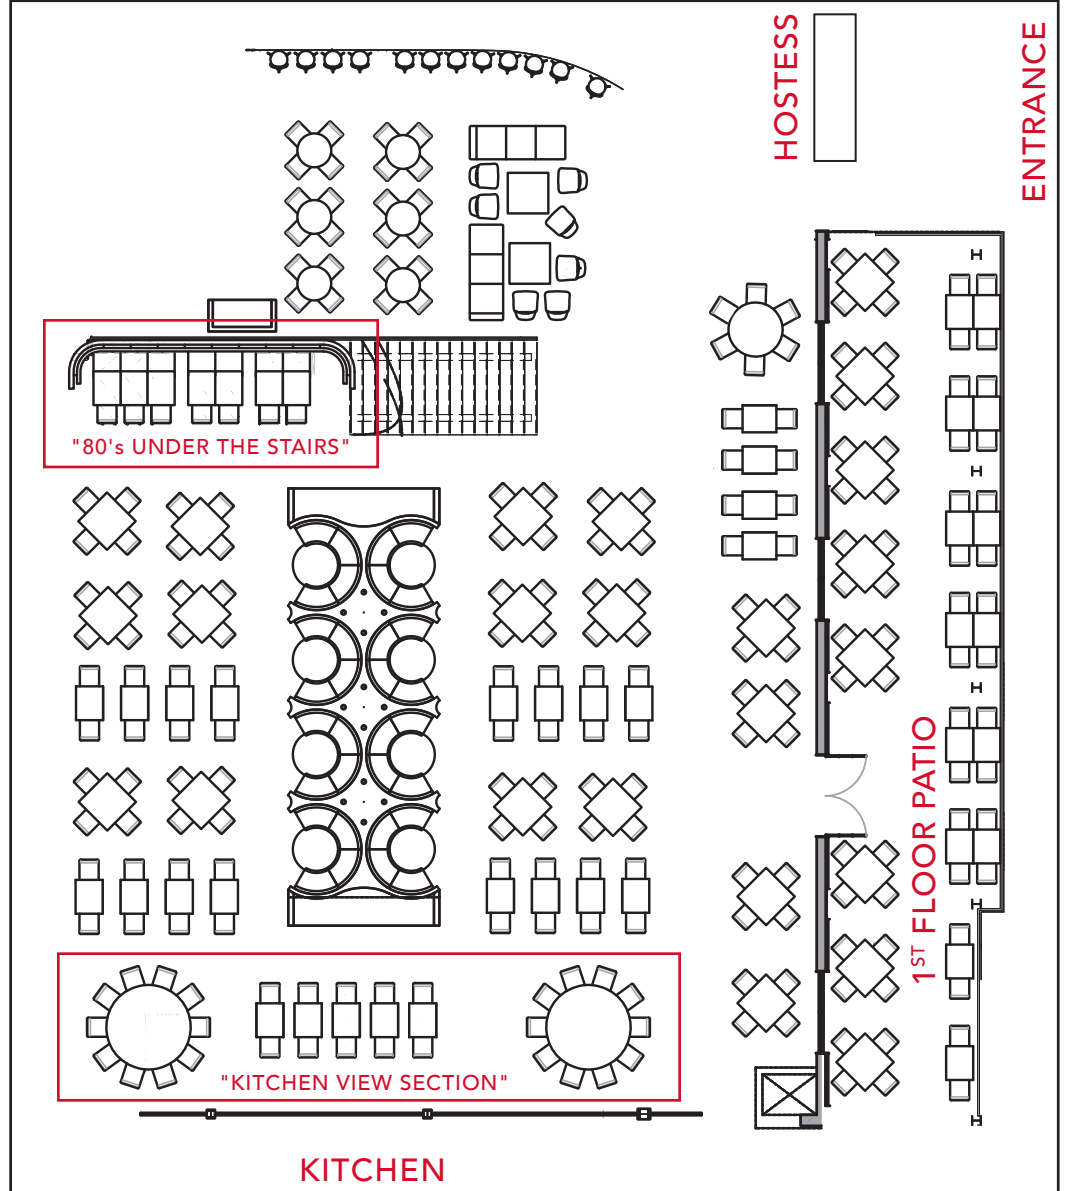

morimoto
orlando
Asia

The stunning two-level design of Morimoto Asia includes multiple dining experiences on the main floor, alongside the Forbidden Lounge and intimate 14-seat sushi bar upstairs. The second-story terrace provides outdoor seating and sweeping views from the heart of *DISNEY SPRINGS*®. The restaurant's private dining room is perfect for celebrations and corporate outings, accommodating groups of up to 36 with exclusive, chef-driven menus. Large corporate events for up to 500 guests can be accommodated by combining spaces or reserving the entire restaurant for a custom Morimoto experience.

reception space for 500

venue with upstairs terrace

reception space for 600

second level buyout

reception space for 100

second level buyout with upstairs terrace

seated space for 200

private dining room

seated space for 36

80s under the stairs

seated space for 16

kitchen view section

non-exclusive seated space for 40

forbidden lounge

reception space for 50

first level

floorplan

second level